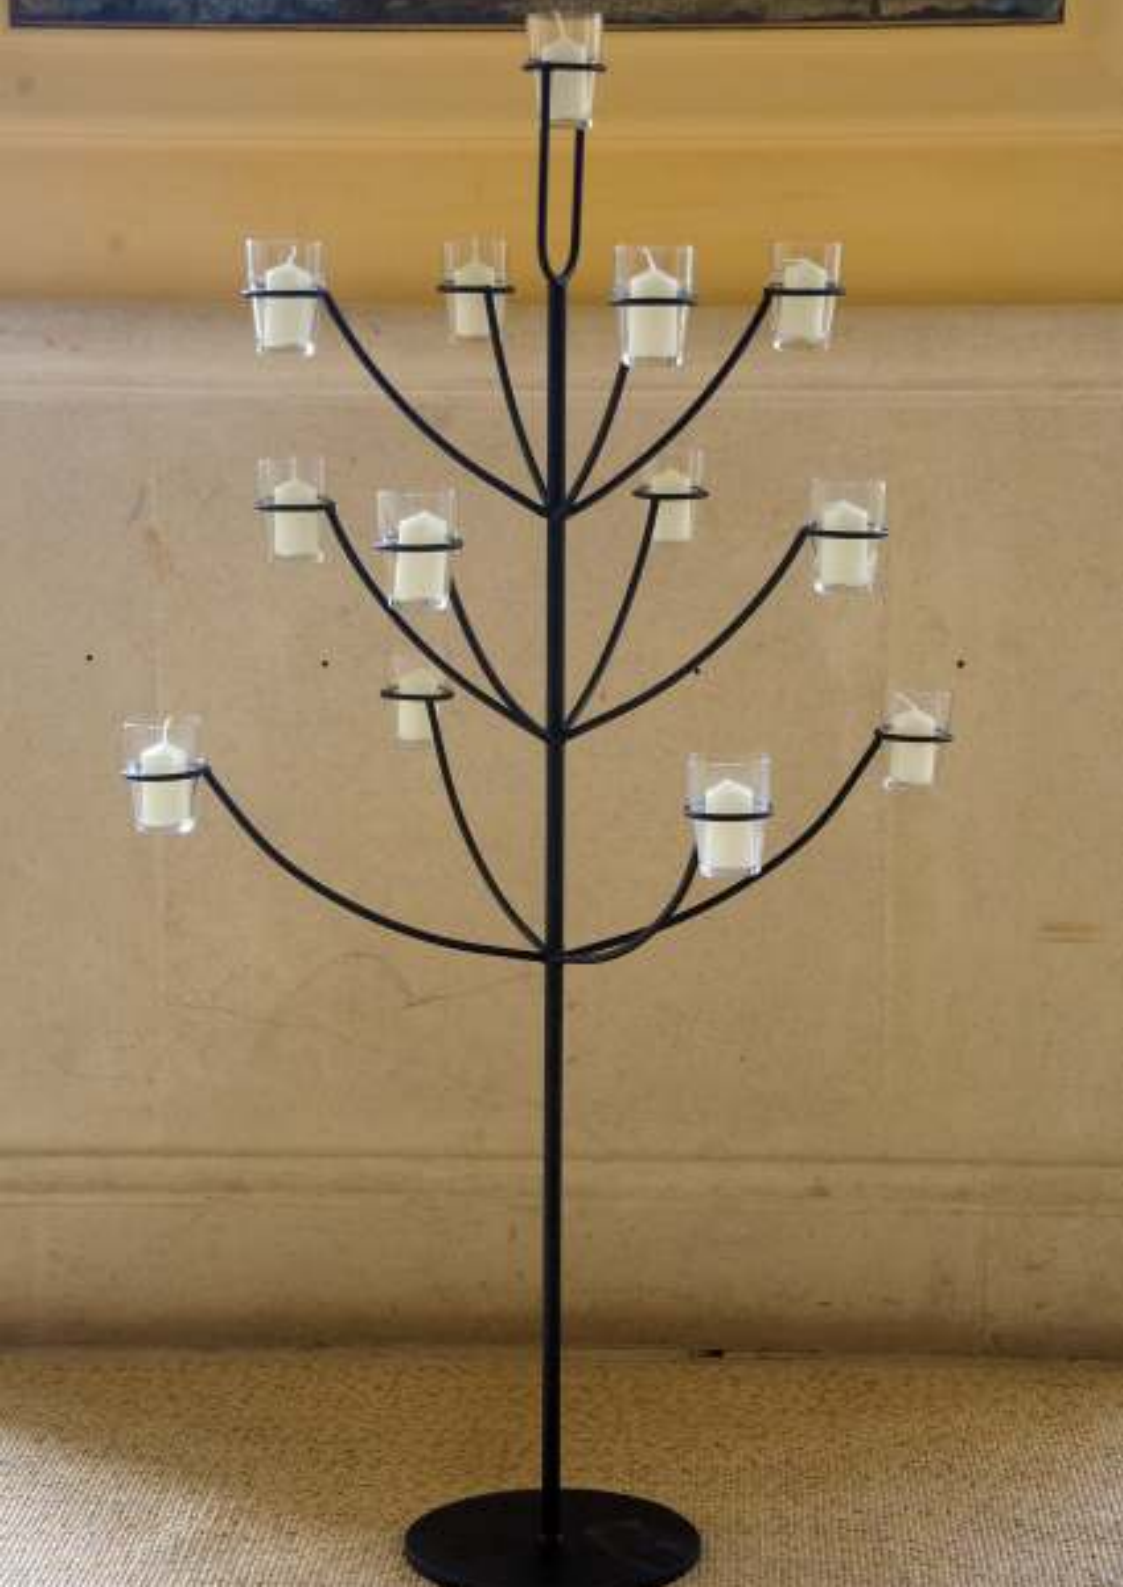

LLOYD LOOM CHAIRS

quantity

34

Additional Furniture

LLOYD LOOM TABLES

quantity

4

Additional Furniture

MARBLE TOP TABLE

marble top
height
quantity

100cm x 65cm
82cm
2

Candelabras

CANDLE TREE

height	137cm
width (widest)	77cm
quantity	6

Candelabras

TALL SILVER CANDELABRA

height	129cm
width (top)	57cm
width (bottom)	30cm
quantity	12

Candelabras

TALL WOODEN CANDELABRAS

height (with glass)	107cm
height (without glass)	88cm
quantity	20

Candelabras

HANGING CANDELABRAS

height

40cm